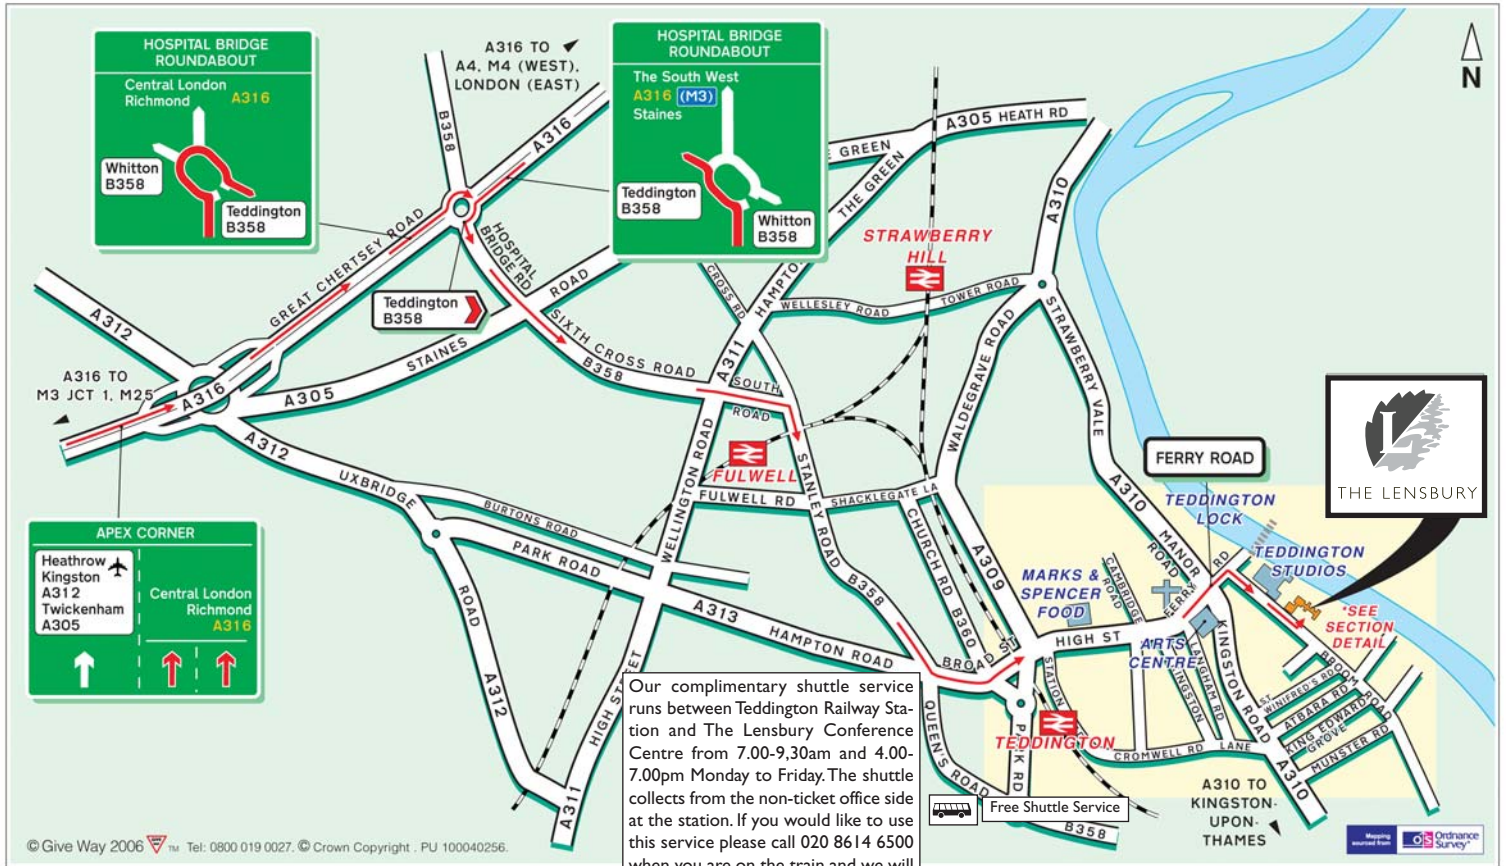

THE LENSURY

By Air

Heathrow Airport: Approximately 45 minutes by taxi or 60 minutes by bus (see below)
 Gatwick Airport: Approximately 60 minutes by taxi or 80 minutes by train (see below).

From Gatwick Airport, travel to Clapham Junction, change to Teddington line. For further rail information please phone National Rail Enquiries on **08457 484950**

By Taxi

Suggested taxi companies for both Heathrow and Gatwick Airport are: Chariot Cars: 020 8288 8888/chariotcars@btconnect.com
 Parker Cars: 020 8560 0000/bookings@parkercarservice.com

By Rail

Lensbury is a 15 minute walk from Teddington Station. Shuttle service to Lensbury (see above). Services operate on a loop line from Waterloo via Kingston or Richmond. There is a taxi-rank at Richmond Station (15 minutes to Lensbury).

By Bus

From Hampton Wick Station: 281 and 285.
 From Richmond Station: R68
 From Heathrow Airport: Terminals 1, 2 & 3: 285 from the central bus station. Terminal 4: Travel by underground train to Hatton Cross Station, and pick up 285 bus there. Alight from bus by Ferry Road.

We advise that you obtain a quote for any journey and agree a pick-up point, usually at the Avis Cars Desk at Heathrow or the General Information desk at Gatwick.