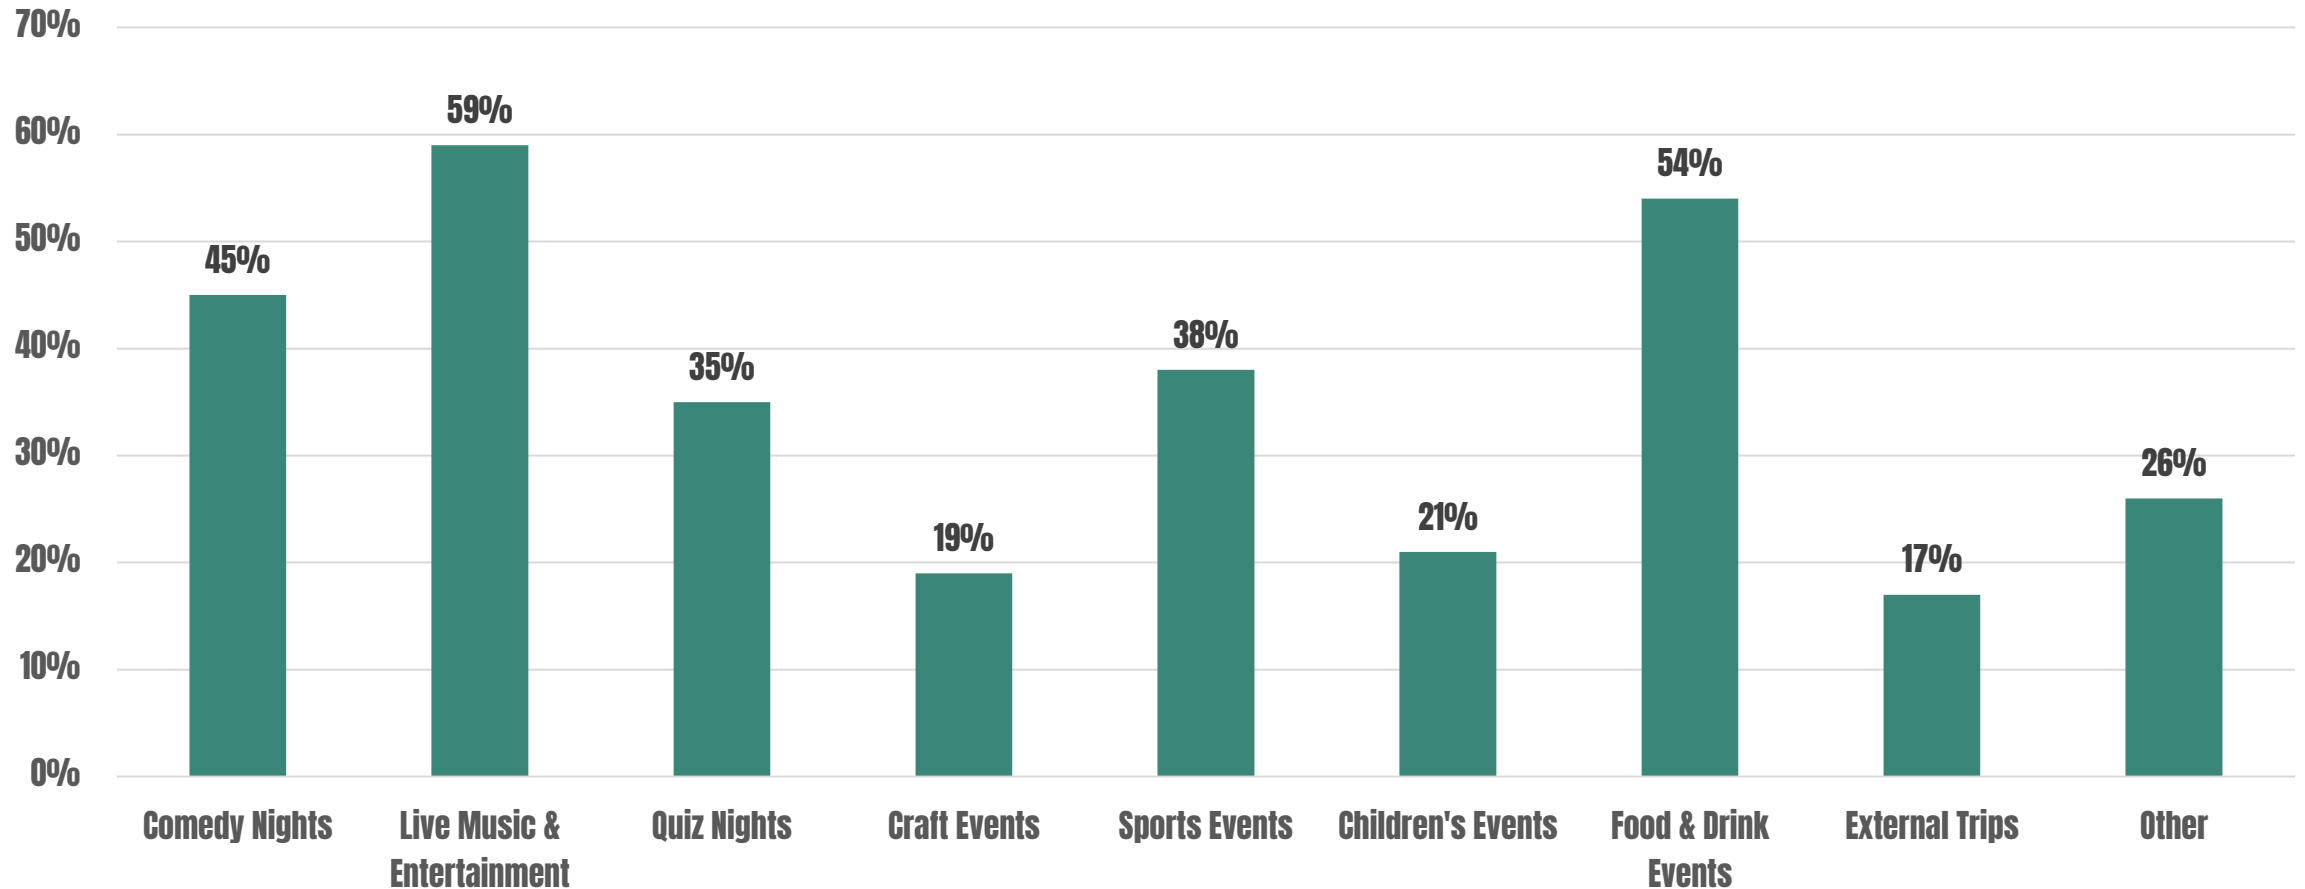

Will you read future issues of TIDAL?

THE LENSURY

Have you downloaded The Lensbury Club app?

Do you use The Lensbury Club app?

What do you think about The Lensbury Club app?

THE LENSBURY

913 Respondents

Which types of events would you be interested in?

675 Respondents

Would you be interested in an annual discounted membership fee?

Would you be interested in allowing dogs into the grounds?

Charity of the Year recommendations

322 Respondents

An aerial photograph of The Lensbury estate in London, featuring a large green lawn, a red-brick building, and a river with several boats docked. The sky is filled with dramatic, dark clouds illuminated by the setting sun, creating a warm, golden glow over the scene.