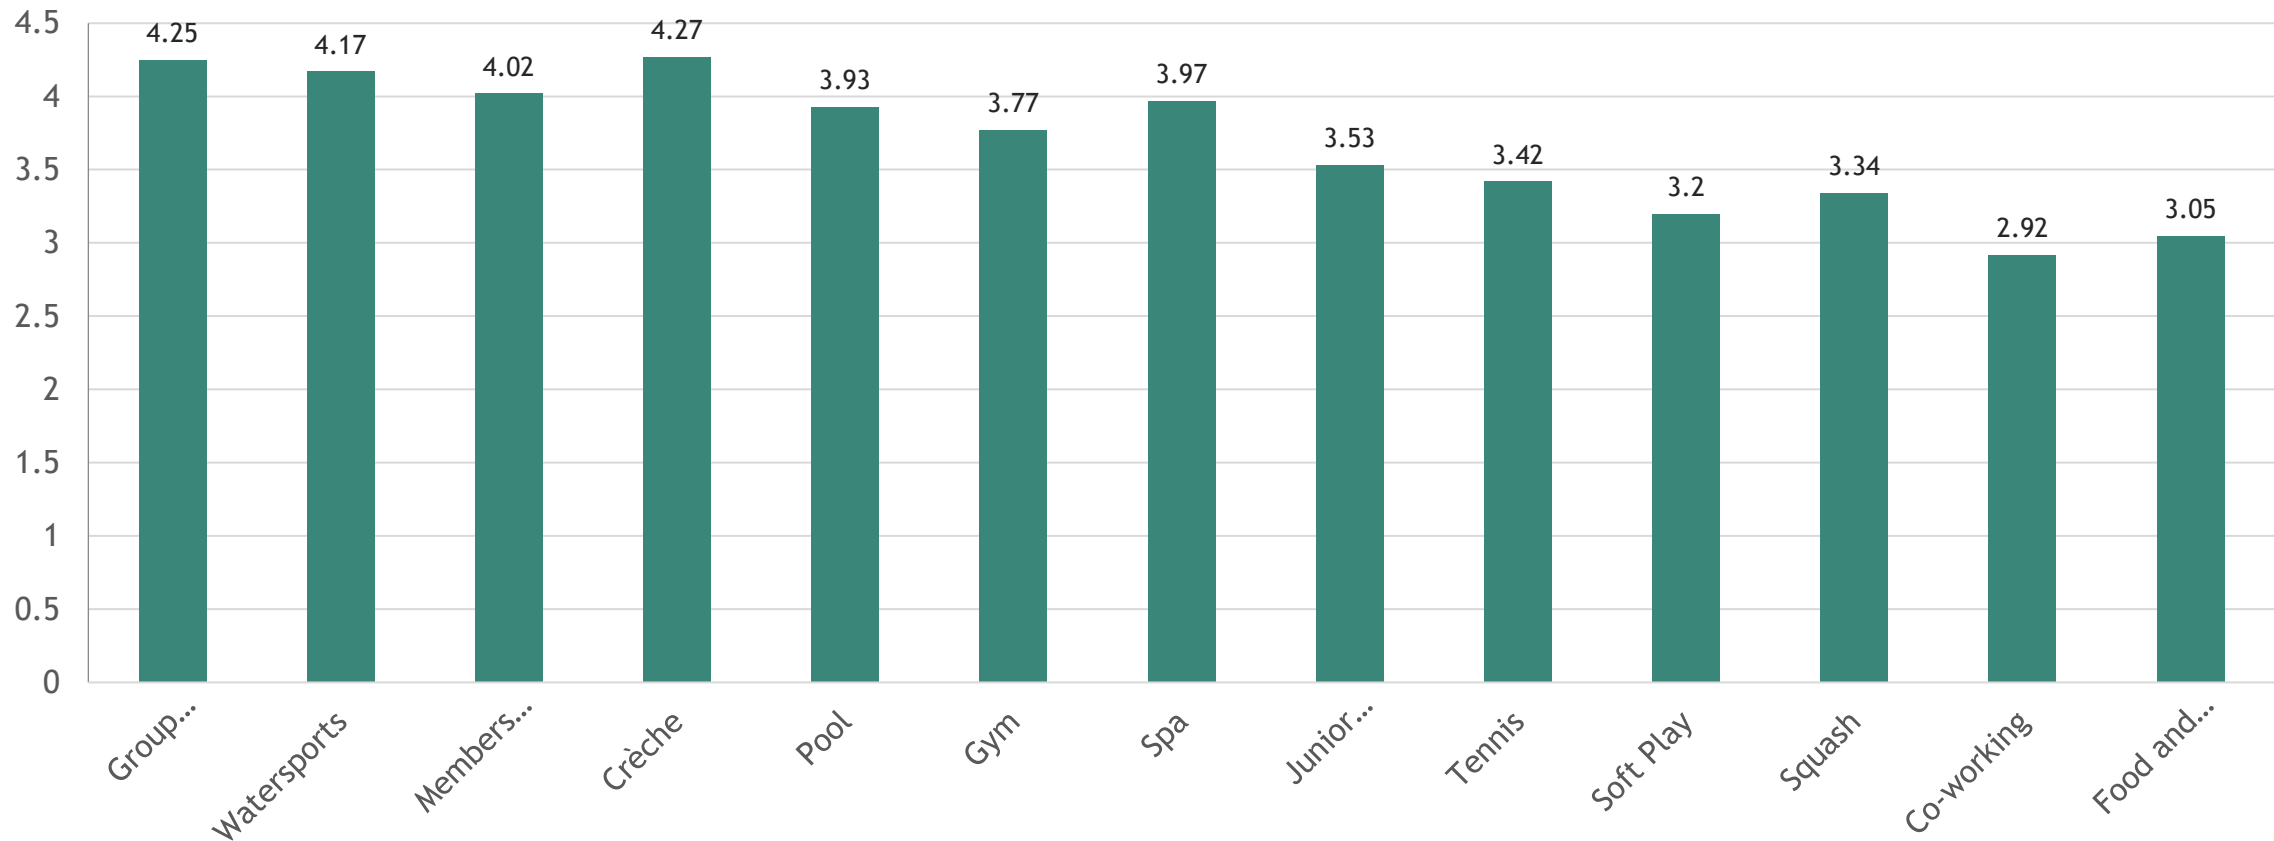

Overall Service Rating and Ranking

Data shown excludes non respondents