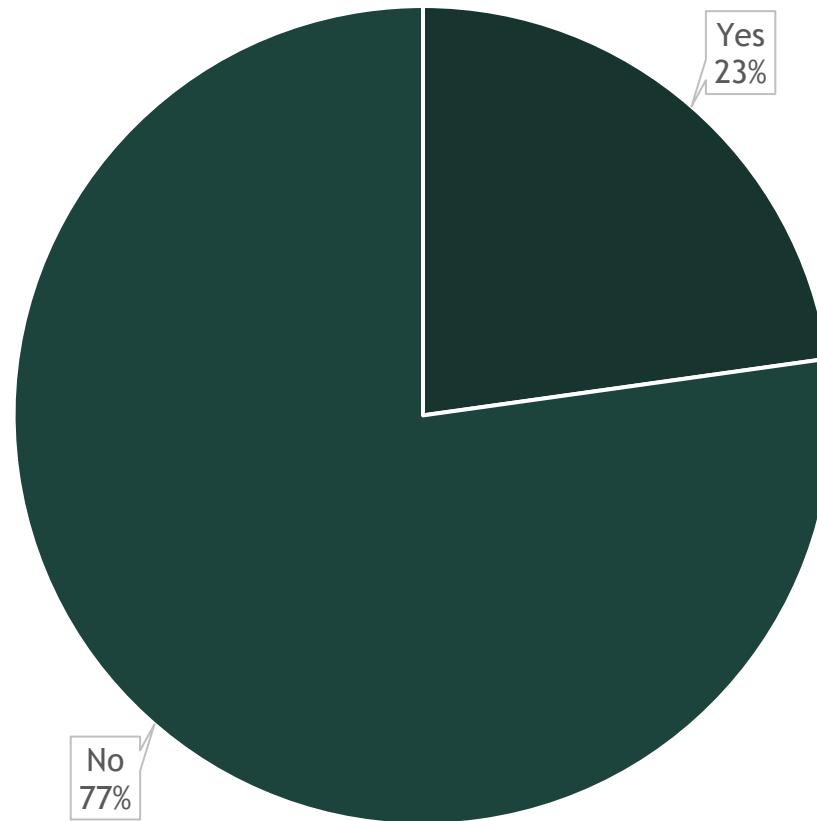

Will you read future issues of TIDAL?

THE LENSURY

Have you downloaded The Lensbury Club app?

Do you use The Lensbury Club app?

What do you think about The Lensbury Club app?

THE LENSBURY

913 Respondents

Which types of events would you be interested in?

675 Respondents

Would you be interested in an annual discounted membership fee?

Would you be interested in allowing dogs into the grounds?

Charity of the Year recommendations

322 Respondents

An aerial photograph of The Lensbury estate in London, featuring a large green lawn, a red-brick building, and a river with several boats docked. The sky is filled with dramatic, dark clouds illuminated by the setting sun, creating a warm, golden glow over the scene.