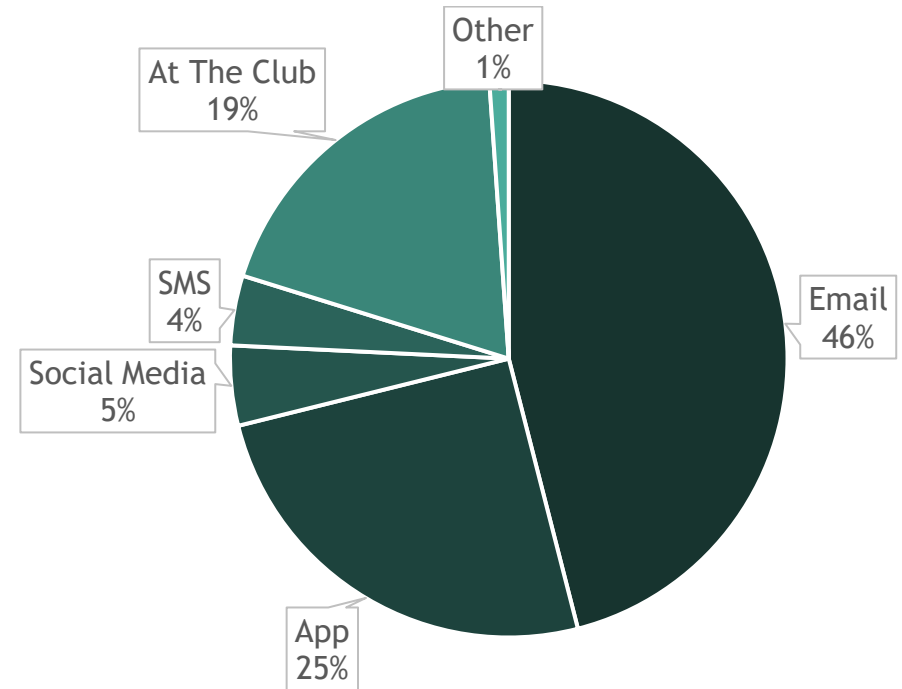

Overall Service Rating and Ranking

Data shown excludes non respondents

Overall Communication

How often would you like to hear from us?

How would you like to hear from us?

Did you read the first edition of TIDAL

Will you read future issues of TIDAL?

THE LENSURY

Have you downloaded The Lensbury Club app?

Do you use The Lensbury Club app?

What do you think about The Lensbury Club app?

THE LENSBURY

913 Respondents

Which types of events would you be interested in?

675 Respondents

Would you be interested in an annual discounted membership fee?

Would you be interested in allowing dogs into the grounds?

Charity of the Year recommendations

322 Respondents

An aerial photograph of The Lensbury estate in London, featuring a large green lawn, a red-brick building, and a river with several boats docked. The sky is filled with dramatic, dark clouds illuminated by the setting sun, creating a warm, golden glow over the scene.