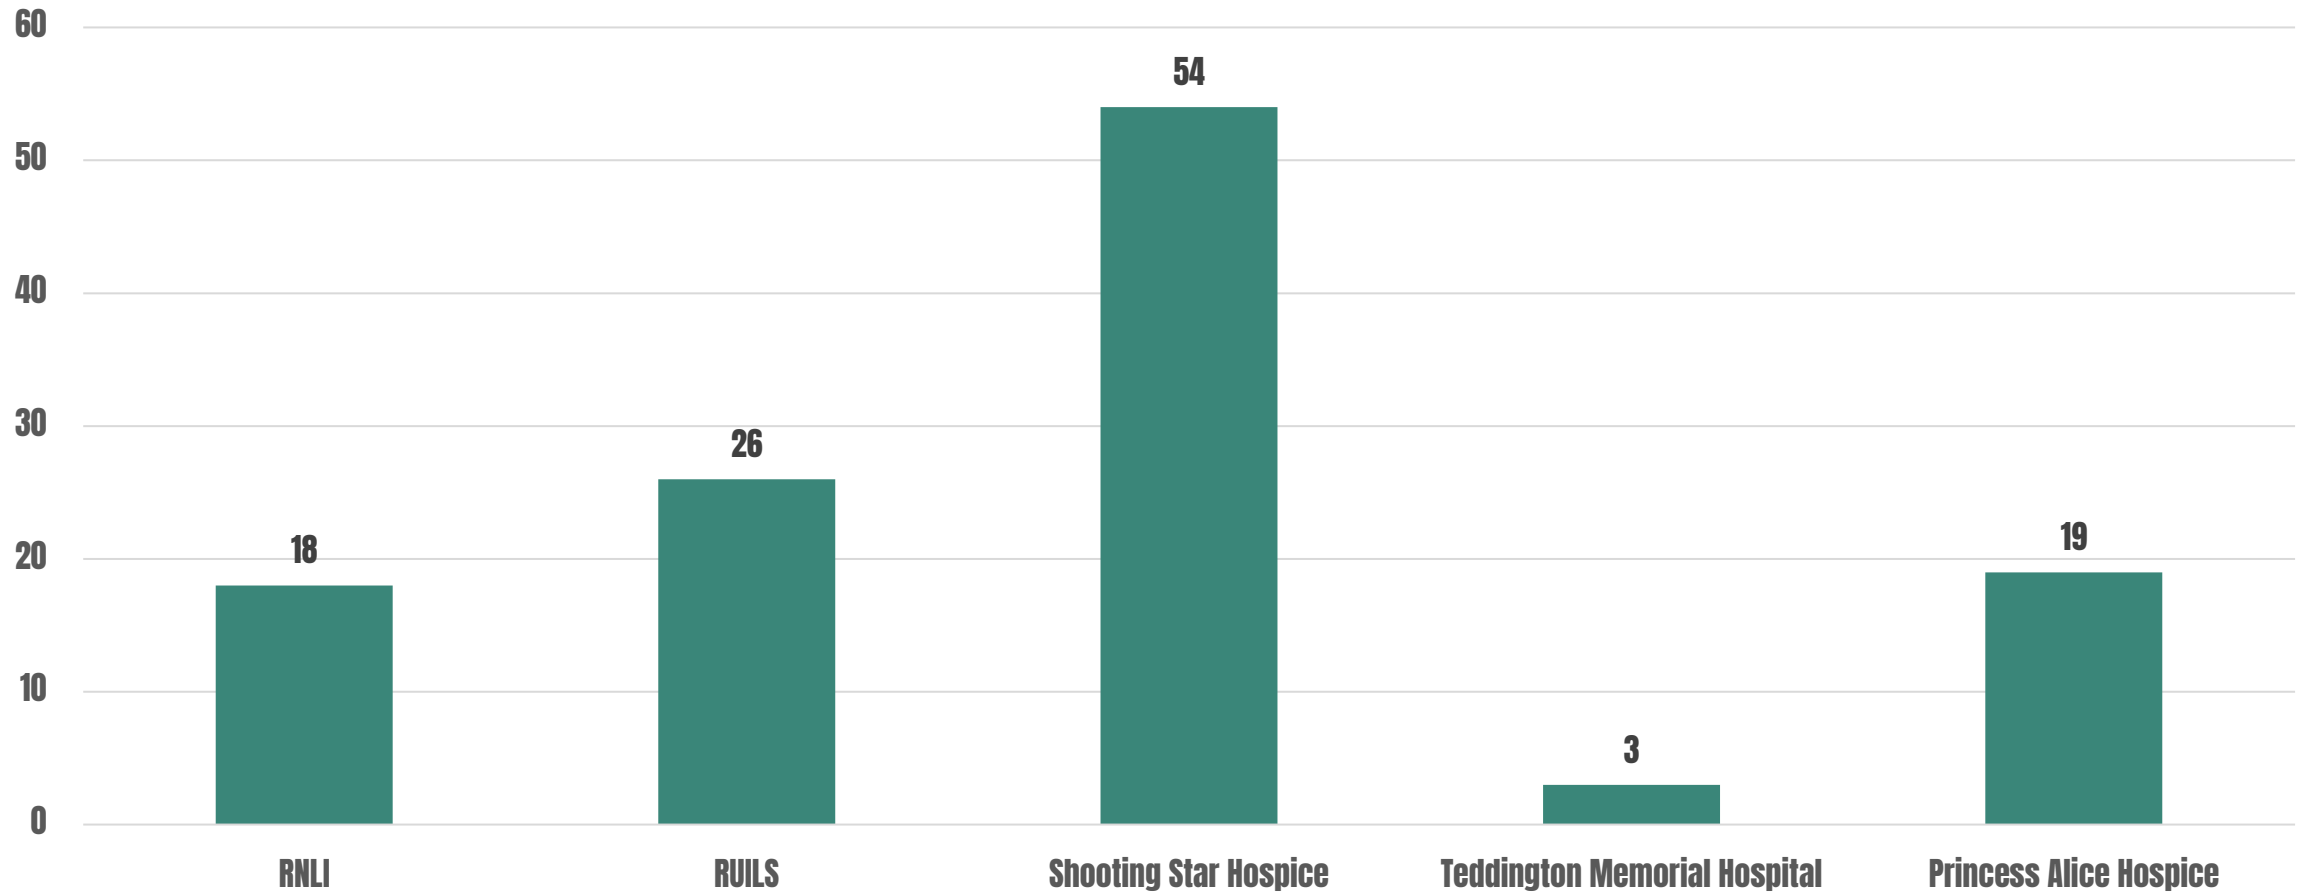

675 Respondents

Would you be interested in an annual discounted membership fee?

Would you be interested in allowing dogs into the grounds?

Charity of the Year recommendations

322 Respondents

An aerial photograph of The Lensbury estate in London, featuring a large green lawn, a red-brick building, and a river with several boats docked. The sky is filled with dramatic, dark clouds illuminated by the setting sun, creating a warm, golden glow over the scene.