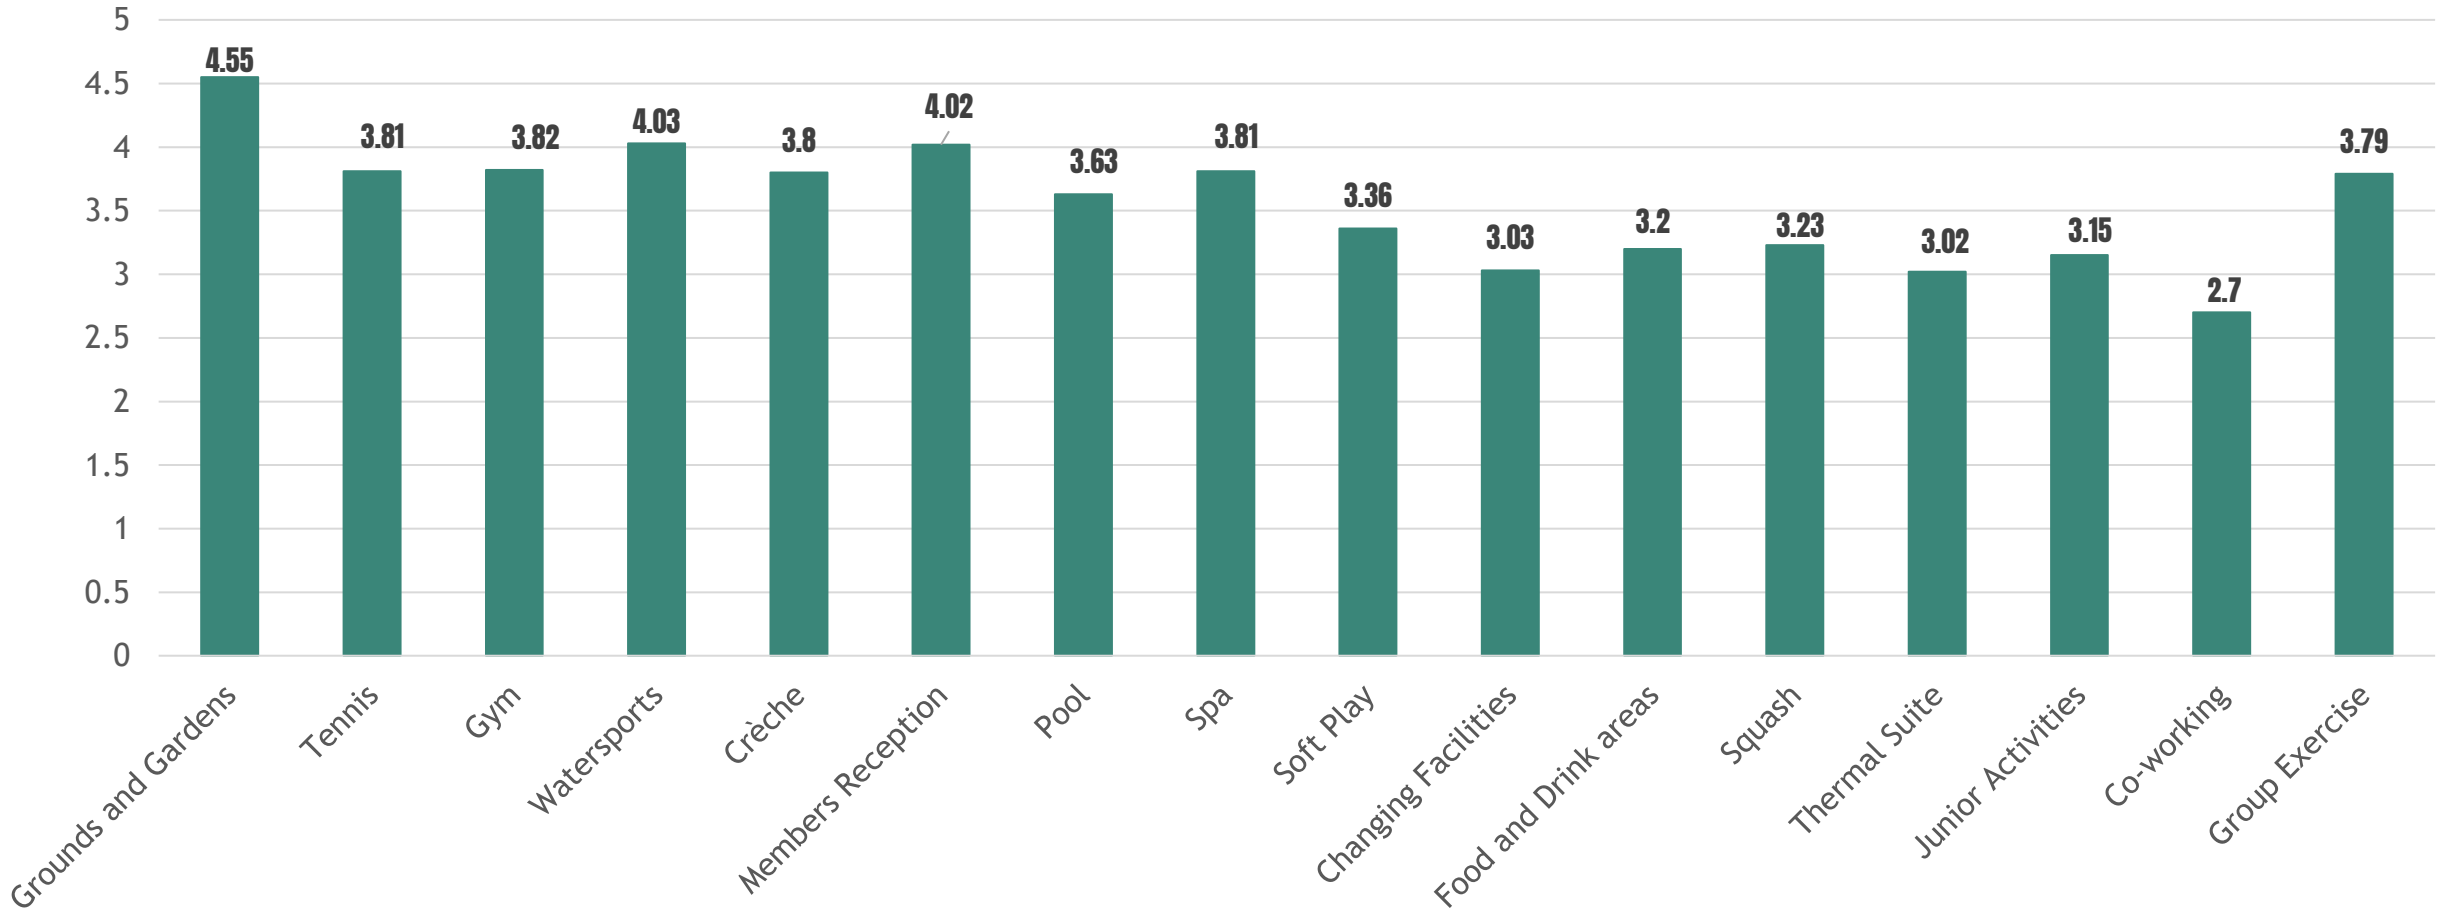

THE LENSBURY

MEMBERS' SURVEY RESULTS
SUMMARY 2023

Overall Satisfaction

How Often Do You Visit The Lensbury?

What Facilities Interest You?

Data shown excludes non respondents

Survey Result Comparison

Overall Ranking

◆ 2019 ■ 2022 ▲ 2023

518 Respondents
2019

1361 Respondents
2022

1009 Respondents
2023

Overall Facilities Rating and Ranking

Data shown excludes non respondents

Overall Offering Rating and Ranking

Data shown excludes non respondents