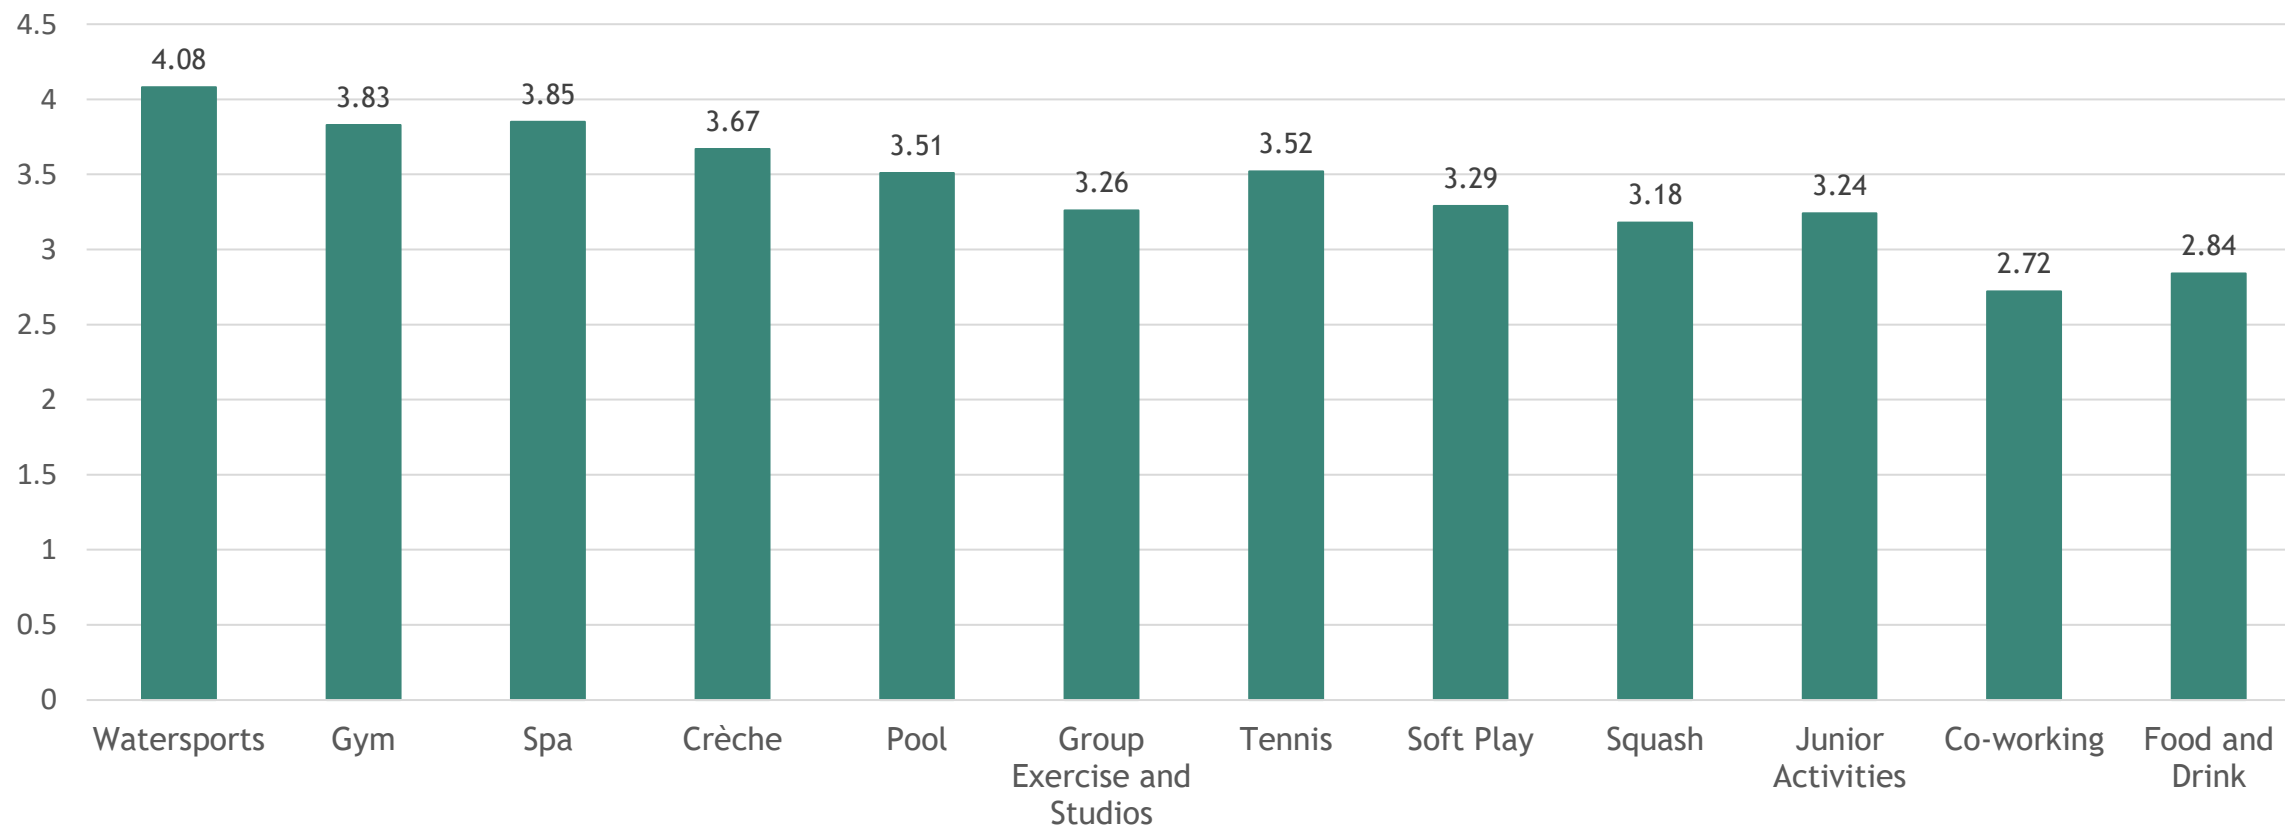

THE LENSBURY

MEMBERS' SURVEY RESULTS
SUMMARY 2023

Overall Satisfaction

How Often Do You Visit The Lensbury?

What Facilities Interest You?

Data shown excludes non respondents

Survey Result Comparison

Overall Ranking

◆ 2019 ■ 2022 ▲ 2023

518 Respondents
2019

1361 Respondents
2022

1009 Respondents
2023

Overall Facilities Rating and Ranking

Data shown excludes non respondents

Overall Offering Rating and Ranking

Data shown excludes non respondents