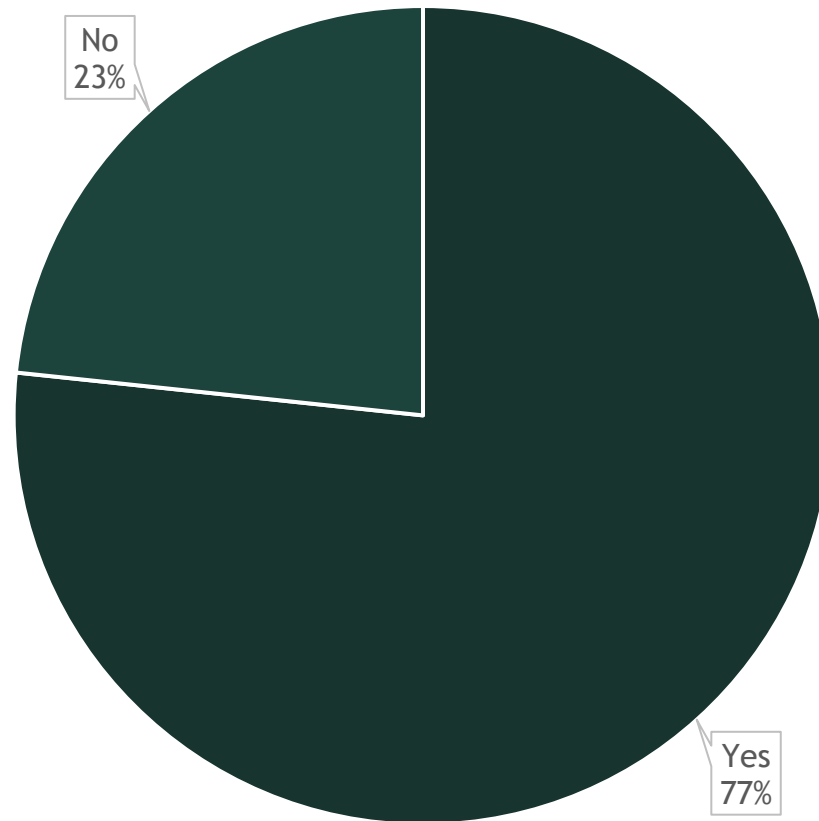

675 Respondents

Would you be interested in an annual discounted membership fee?

Would you be interested in allowing dogs into the grounds?

Charity of the Year recommendations

322 Respondents

An aerial photograph of The Lensbury estate in London, featuring a large green lawn, a red-brick building, and a river with several boats docked. The sky is filled with dramatic, dark clouds illuminated by the setting sun, creating a warm, golden glow over the scene.