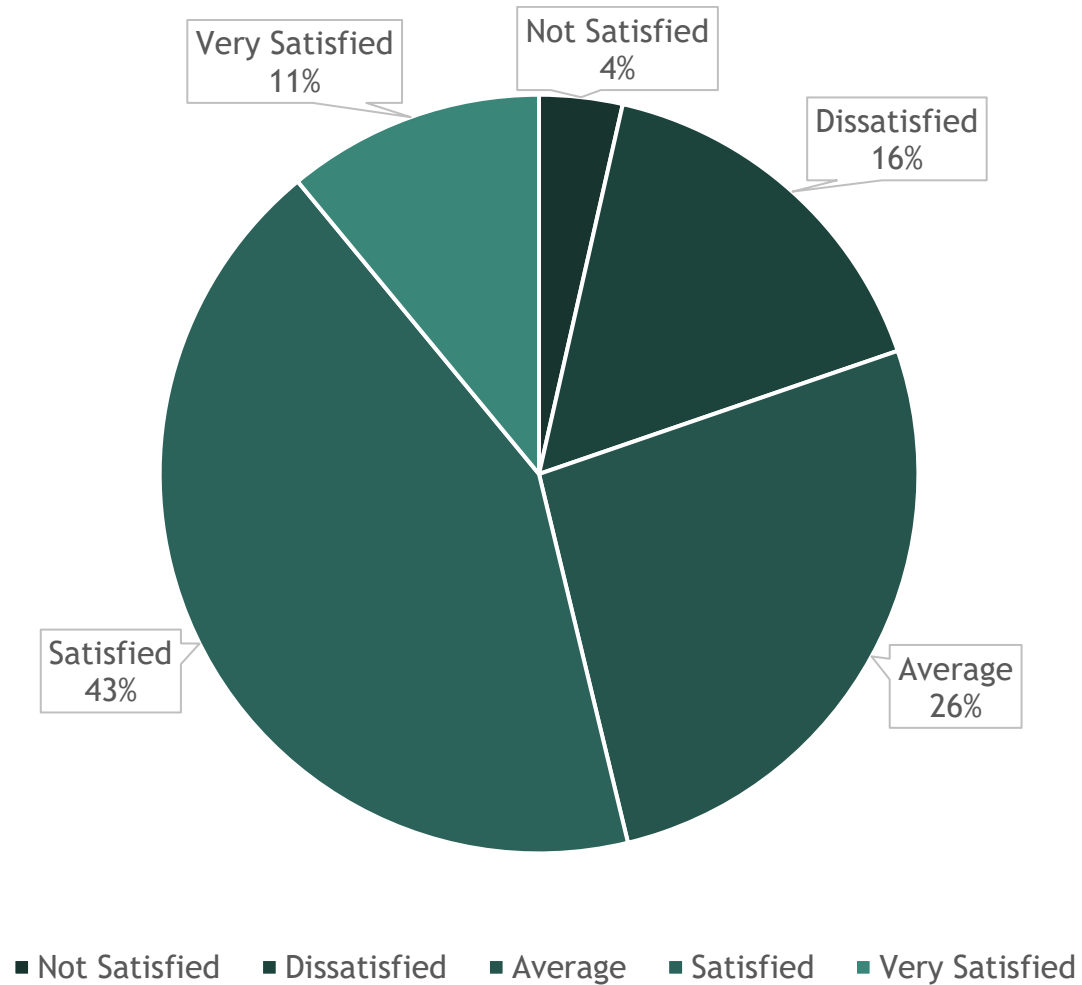

THE LENSBURY

MEMBERS' SURVEY RESULTS
SUMMARY 2023

Overall Satisfaction

How Often Do You Visit The Lensbury?

What Facilities Interest You?

Data shown excludes non respondents

Survey Result Comparison

Overall Ranking

◆ 2019 ■ 2022 ▲ 2023

518 Respondents
2019

1361 Respondents
2022

1009 Respondents
2023

Overall Facilities Rating and Ranking

Data shown excludes non respondents

Overall Offering Rating and Ranking

Data shown excludes non respondents