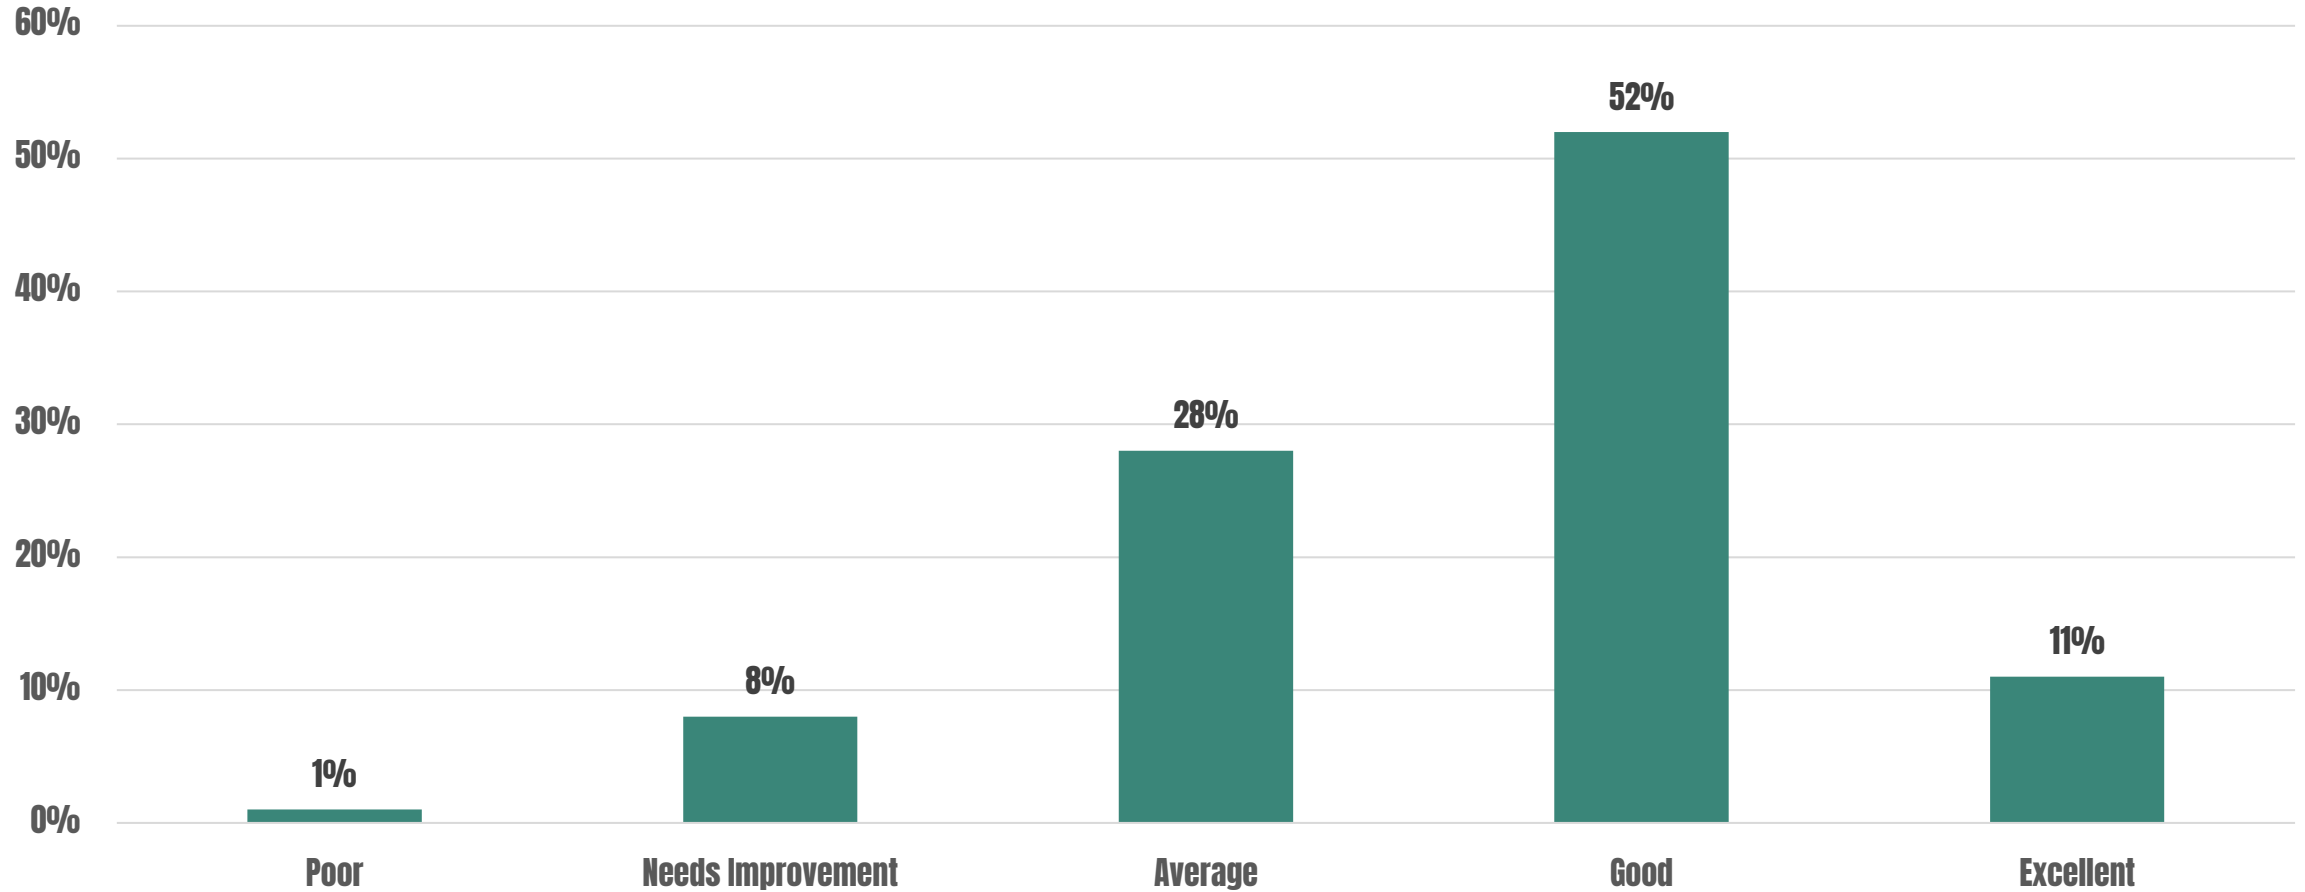

What do you think about The Lensbury Club app?

THE LENSBURY

913 Respondents