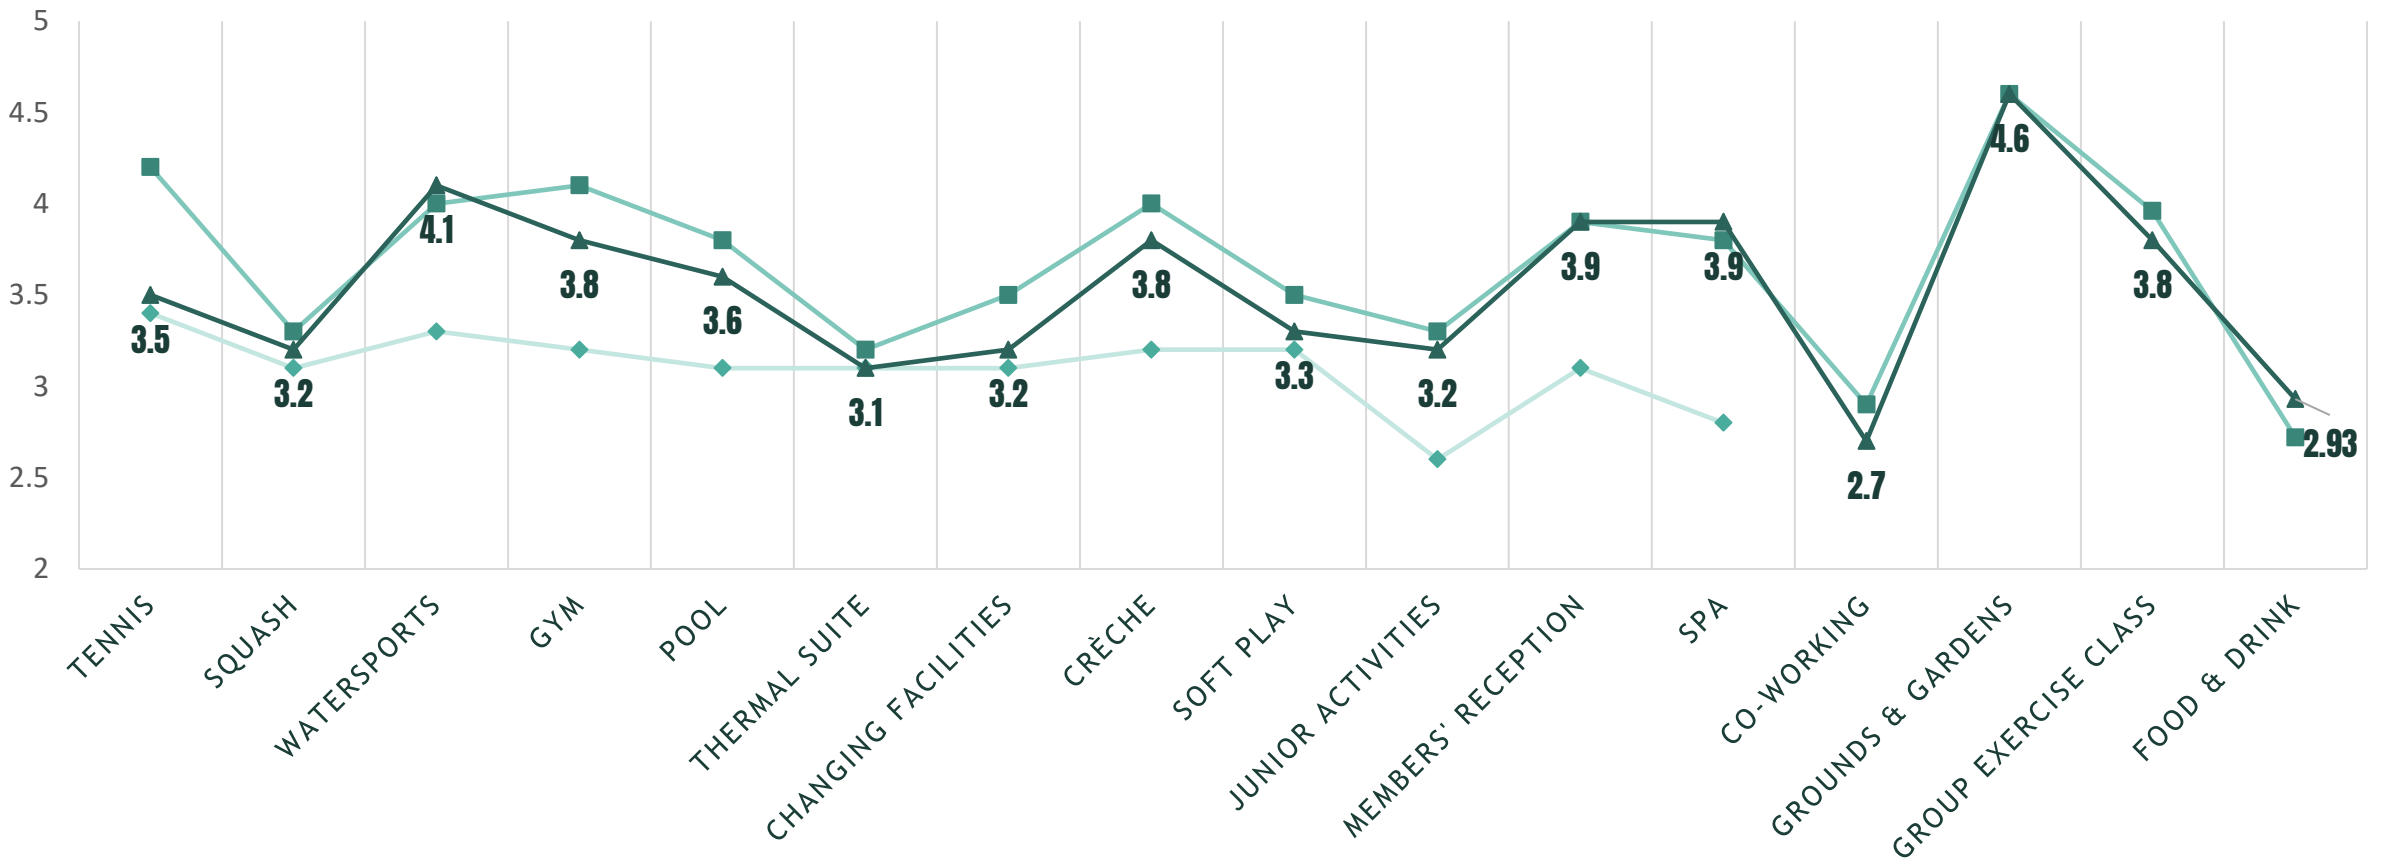

THE LENSBURY

MEMBERS' SURVEY RESULTS
SUMMARY 2023

Overall Satisfaction

How Often Do You Visit The Lensbury?

What Facilities Interest You?

Data shown excludes non respondents

Survey Result Comparison

Overall Ranking

◆ 2019 ■ 2022 ▲ 2023

518 Respondents
2019

1361 Respondents
2022

1009 Respondents
2023

Overall Facilities Rating and Ranking

Data shown excludes non respondents

Overall Offering Rating and Ranking

Data shown excludes non respondents